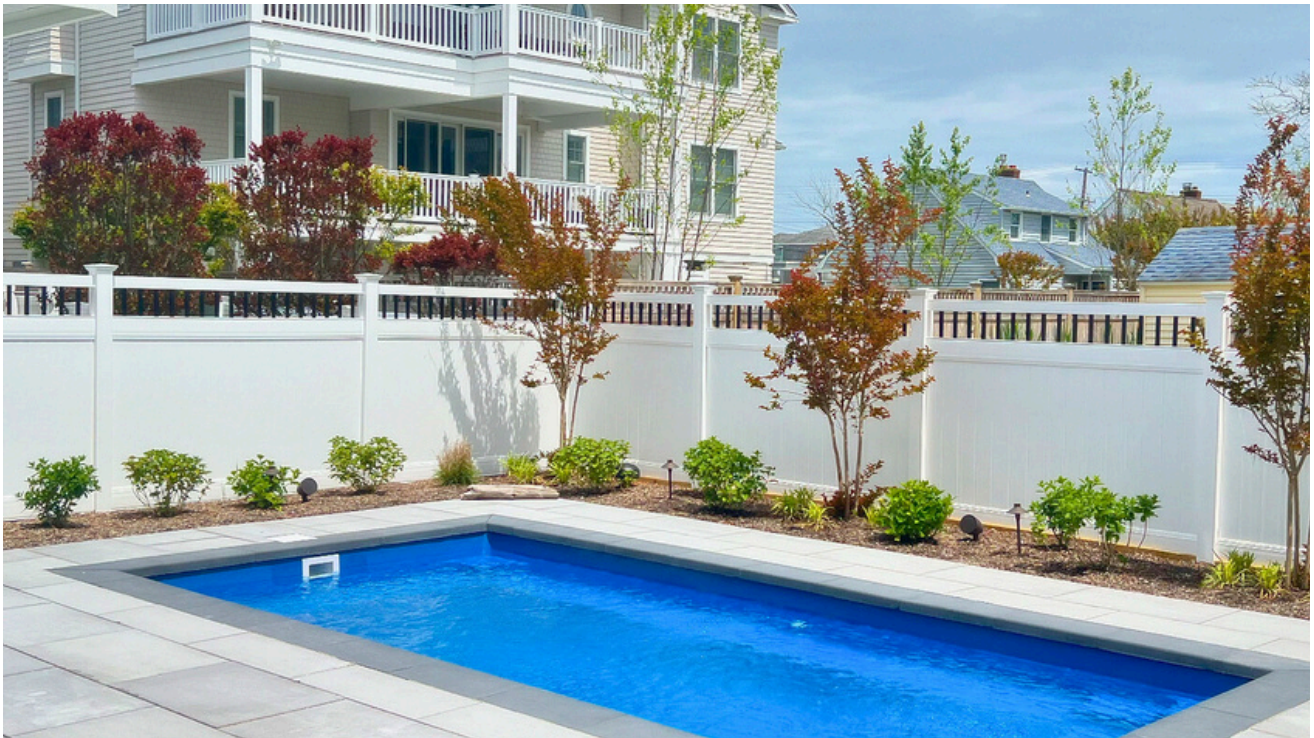

MIXED MATERIAL

Vinyl Fence Accessories

AVAILABLE POST CAPS

AVAILABLE COLORS

*Curious about two-tone styles?
Inquire for available options!*