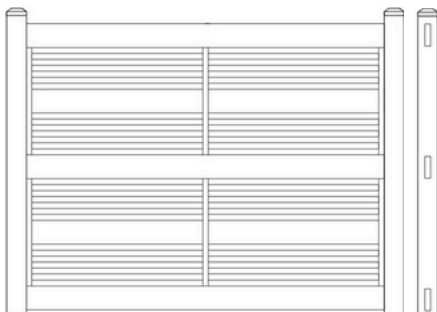

HORIZONTAL

Vinyl Fence Styles

GENESIS

Picket Size:	7/8" x 6" T&G
Picket Spacing:	N/A
Rail Size:	1 3/4" X 5 1/2"
Steel Reinforced:	Yes
Post Size/Spacing:	95" O.C.
Fence Heights [ft.]:	4' 5' 6'
Colors:	White, Tan, Adobe, Mocha, Grey

GHOST

Picket Size:	7/8" x 3" 1 3/8" x 1 3/8"
Picket Spacing:	1/2"
Rail Size:	2" x 6"
Steel Reinforced:	No
Post Size/Spacing:	95" O.C.
Fence Heights [ft.]:	4' 5' 6'
Colors:	White, Tan

VELAR

Picket Size:	7/8" x 6" 7/8" x 1 1/2" 1 3/8" x 1 3/8"
Picket Spacing:	1 1/2"
Rail Size:	2" x 6"
Steel Reinforced:	No
Post Size/Spacing:	95" O.C.
Fence Heights [ft.]:	4' 5' 6'
Colors:	White, Tan

HORIZONTAL Vinyl Fence Styles

VANTAGE

Picket Size:	N/A
Picket Spacing:	N/A
Rail Size:	1 1/2" X 5 1/2" 2' X 3 1/2"
Steel Reinforced:	No
Post Size/Spacing:	95" O.C.
Fence Heights [ft.]:	4' 5' 6'
Colors:	White, Tan