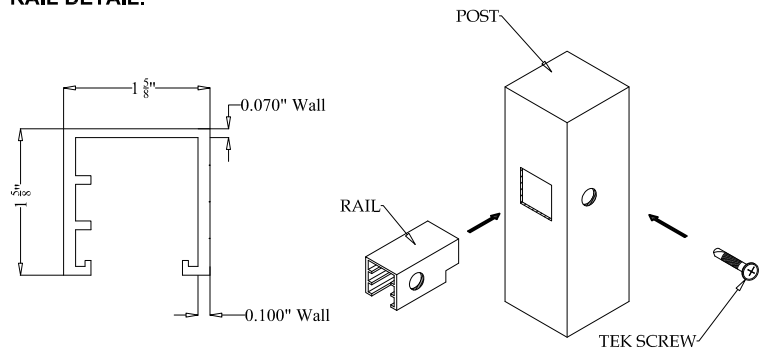

- Black
- Bronze
- White
- Green

BALL
STYLE
CAP

FLAT
STYLE
CAP

POST DETAIL:

STANDARD 2 1/2" INDUSTRIAL POST

PICKET DETAIL:

INDUSTRIAL PICKET

RAIL DETAIL: