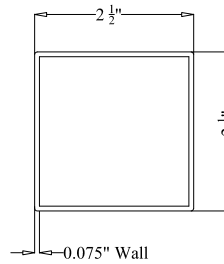

**OPTIONS:**

**Fence Height:**

- 4 ft
- 5 ft
- 6 ft
- 7 ft
- 8 ft

**Post Size:**

- 2 1/2" Square
- 4" Square

**Cap Style:**

- Ball Style
- Flat Style

**Color:**

- Black
- Bronze
- White
- Green

BALL  
STYLE  
CAP

FLAT  
STYLE  
CAP

**POST DETAIL:**

STANDARD 2 1/2" INDUSTRIAL POST

**PICKET DETAIL:**

INDUSTRIAL PICKET

**RAIL DETAIL:**