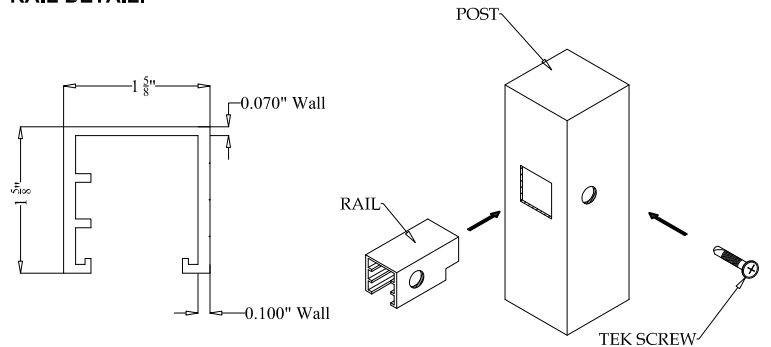

**OPTIONS:**

**Fence Height:**

- 4 ft
- 5 ft
- 6 ft
- 7 ft
- 8 ft

**Post Size:**

- 2 1/2" Square
- 4" Square

**Cap Style:**

- Ball Style
- Flat Style

**Color:**

- Black
- Bronze
- White
- Green

BALL  
STYLE  
CAP

FLAT  
STYLE  
CAP

**POST DETAIL:**

STANDARD 2 1/2" INDUSTRIAL POST

**PICKET DETAIL:**

INDUSTRIAL PICKET

**RAIL DETAIL:**