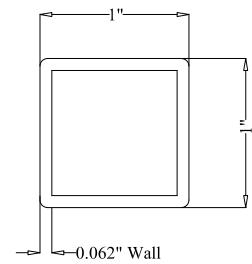

**OPTIONS:**

**Fence Height:**

- 4 ft
- 5 ft
- 6 ft
- 7 ft
- 8 ft

**Post Size:**

- 2 1/2" Square
- 4" Square

**Cap Style:**

- Ball Style
- Flat Style

**Color:**

- Black
- Bronze
- White
- Green

BALL  
STYLE  
CAP

FLAT  
STYLE  
CAP

**POST DETAIL:**

STANDARD 2 1/2" INDUSTRIAL POST

**PICKET DETAIL:**

INDUSTRIAL PICKET

**RAIL DETAIL:**