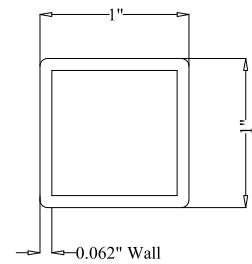

OPTIONS:

Fence Height:

- 4 ft
- 5 ft
- 6 ft
- 7 ft
- 8 ft

Post Size:

- 2 1/2" Square
- 4" Square

Cap Style:

- Ball Style
- Flat Style

Color:

- Black
- Bronze
- White
- Green

BALL
STYLE
CAP

FLAT
STYLE
CAP

POST DETAIL:

STANDARD 2 1/2" INDUSTRIAL POST

PICKET DETAIL:

INDUSTRIAL PICKET

RAIL DETAIL: