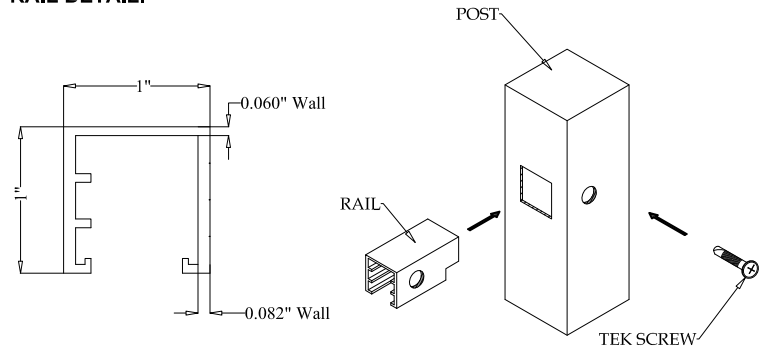

- Black
- Bronze
- White
- Green

BALL
STYLE
CAP

FLAT
STYLE
CAP

POST DETAIL:

STANDARD 2" RESIDENTIAL POST

PICKET DETAIL:

RESIDENTIAL PICKET

RAIL DETAIL: