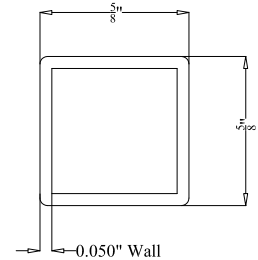

- Black
- Bronze
- White
- Green

BALL
STYLE
CAP

FLAT
STYLE
CAP

POST DETAIL:

STANDARD 2" RESIDENTIAL POST

PICKET DETAIL:

RESIDENTIAL PICKET

RAIL DETAIL: