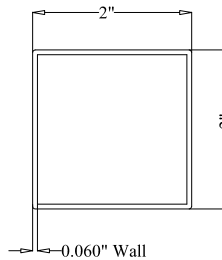

OPTIONS:

Fence Height:

- 3 ft
- 3 1/2 ft
- 4 ft
- 4 1/2 ft
- 5 ft
- 6 ft

Post Size:

- 2" Square
- 2 1/2" Square

Cap Style:

- Ball Style
- Flat Style

Color:

- Black
- Bronze
- White
- Green

BALL
STYLE
CAP

FLAT
STYLE
CAP

POST DETAIL:

STANDARD 2" RESIDENTIAL POST

PICKET DETAIL:

RESIDENTIAL PICKET

RAIL DETAIL: