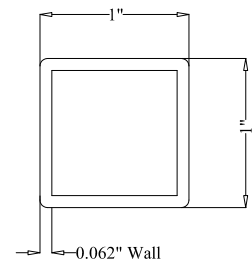

OPTIONS:

Fence Height:

- 4 ft
- 5 ft
- 6 ft
- 7 ft
- 8 ft

Post Size:

- 2 1/2" Square
- 4" Square

Cap Style:

- Ball Style
- Flat Style

Color:

- Black
- Bronze
- White
- Green

BALL
STYLE
CAP

FLAT
STYLE
CAP

POST DETAIL:

STANDARD 2 1/2" INDUSTRIAL POST

PICKET DETAIL:

INDUSTRIAL PICKET

RAIL DETAIL: