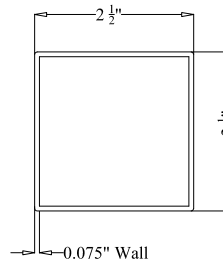

OPTIONS:

Fence Height:

- 4 ft
- 5 ft
- 6 ft
- 7 ft
- 8 ft

Post Size:

- 2 1/2" Square
- 4" Square

Cap Style:

- Ball Style
- Flat Style

Color:

- Black
- Bronze
- White
- Green

BALL
STYLE
CAP

FLAT
STYLE
CAP

POST DETAIL:

STANDARD 2 1/2" INDUSTRIAL POST

PICKET DETAIL:

INDUSTRIAL PICKET

RAIL DETAIL: