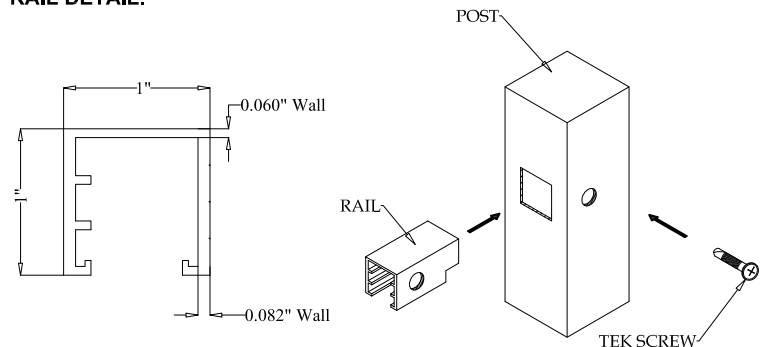

OPTIONS:

Jade Height:

- 3 ft
- 3½ ft
- 4 ft
- 4½ ft
- 5 ft
- 6 ft

Post Size:

- 2" Square
- 2½" Square

Cap Style:

- Ball Style
- Flat Style

Color:

- Black
- Bronze
- White
- Green

BALL
STYLE
CAP

FLAT
STYLE
CAP

POST DETAIL:

STANDARD 2" RESIDENTIAL POST

PICKET DETAIL:

RESIDENTIAL PICKET

RAIL DETAIL: