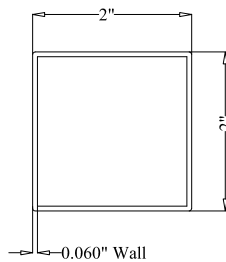

OPTIONS:

Jade Height:

- 3 ft
- 3½ ft
- 4 ft
- 4½ ft
- 5 ft
- 6 ft

Post Size:

- 2" Square
- 2½" Square

Cap Style:

- Ball Style
- Flat Style

Color:

- Black
- Bronze
- White
- Green

BALL
STYLE
CAP

FLAT
STYLE
CAP

POST DETAIL:

STANDARD 2" RESIDENTIAL POST

PICKET DETAIL:

RESIDENTIAL PICKET

RAIL DETAIL: