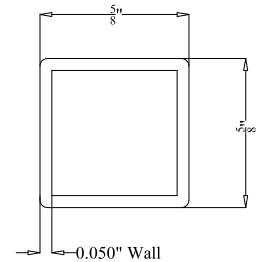

OPTIONS:

Jade Height:

- 3 ft
- 3½ ft
- 4 ft
- 4½ ft
- 5 ft
- 6 ft

Post Size:

- 2" Square
- 2½" Square

Cap Style:

- Ball Style
- Flat Style

Color:

- Black
- Bronze
- White
- Green

BALL
STYLE
CAP

FLAT
STYLE
CAP

POST DETAIL:

STANDARD 2" RESIDENTIAL POST

PICKET DETAIL:

RESIDENTIAL PICKET

RAIL DETAIL: