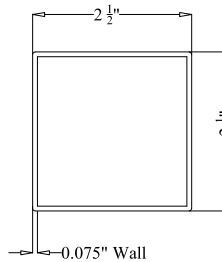

**OPTIONS:**

**Fence Height:**

- 4 ft
- 5 ft
- 6 ft
- 7 ft
- 8 ft

**Post Size:**

- 2 1/2" Square
- 4" Square

**Cap Style:**

- Ball Style
- Flat Style

**Color:**

- Black
- Bronze
- White
- Green

BALL  
STYLE  
CAP

FLAT  
STYLE  
CAP

**POST DETAIL:**

STANDARD 2 1/2" INDUSTRIAL POST

**PICKET DETAIL:**

INDUSTRIAL PICKET

**RAIL DETAIL:**