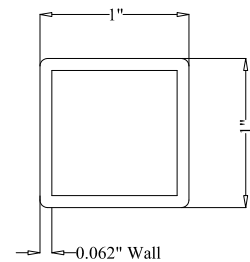

**OPTIONS:**

**Fence Height:**

- 4 ft
- 5 ft
- 6 ft
- 7 ft
- 8 ft

**Post Size:**

- 2 1/2" Square
- 4" Square

**Cap Style:**

- Ball Style
- Flat Style

**Color:**

- Black
- Bronze
- White
- Green

BALL  
STYLE  
CAP

FLAT  
STYLE  
CAP

**POST DETAIL:**

STANDARD 2 1/2" INDUSTRIAL POST

**PICKET DETAIL:**

INDUSTRIAL PICKET

**RAIL DETAIL:**