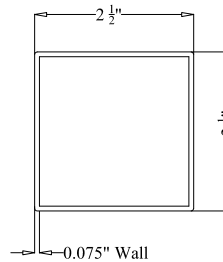

OPTIONS:

Fence Height:

- 4 ft
- 4 1/2 ft
- 5 ft
- 6 ft

Post Size:

- 2 1/2" Square
- 3" Square

Cap Style:

- Ball Style
- Flat Style

Color:

- Black
- Bronze
- White
- Green

BALL
STYLE
CAP

FLAT
STYLE
CAP

POST DETAIL:

STANDARD 2 1/2" COMMERCIAL POST

PICKET DETAIL:

COMMERCIAL PICKET

RAIL DETAIL: