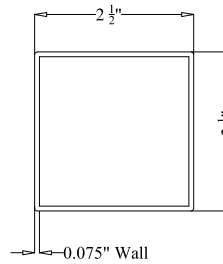

OPTIONS:

Fence Height:

- 4 ft
- 5 ft
- 6 ft

Post Size:

- 2 1/2" Square
- 3" Square

Cap Style:

- Ball Style
- Flat Style

Color:

- Black
- Bronze
- White
- Green

BALL
STYLE
CAP

FLAT
STYLE
CAP

POST DETAIL:

STANDARD 2 1/2" COMMERCIAL POST

PICKET DETAIL:

COMMERCIAL PICKET

RAIL DETAIL: