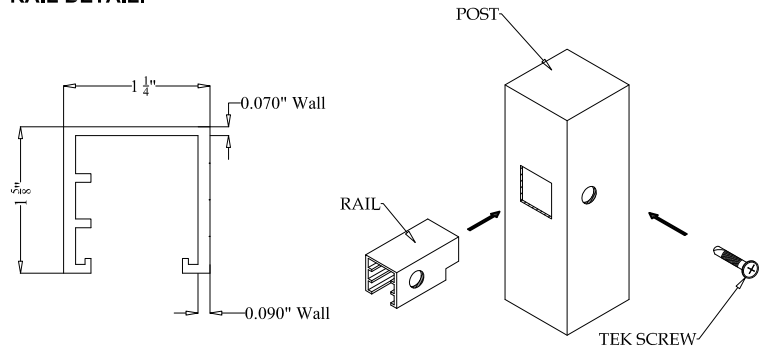

- Black
- Bronze
- White
- Green

BALL
STYLE
CAP

FLAT
STYLE
CAP

POST DETAIL:

STANDARD 2 1/2" COMMERCIAL POST

PICKET DETAIL:

COMMERCIAL PICKET

RAIL DETAIL: