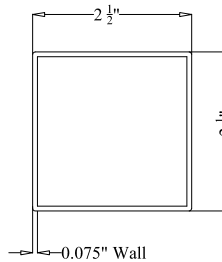

**OPTIONS:**

**Fence Height:**

- 4 ft
- 4 1/2 ft
- 5 ft
- 6 ft

**Post Size:**

- 2 1/2" Square
- 3" Square

**Cap Style:**

- Ball Style
- Flat Style

**Color:**

- Black
- Bronze
- White
- Green

BALL  
STYLE  
CAP

FLAT  
STYLE  
CAP

**POST DETAIL:**

STANDARD 2 1/2" COMMERCIAL POST

**PICKET DETAIL:**

COMMERCIAL PICKET

**RAIL DETAIL:**