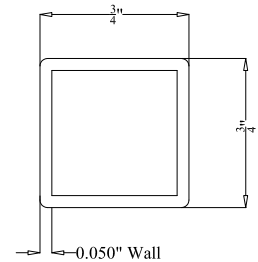

- Black
- Bronze
- White
- Green

BALL  
STYLE  
CAP

FLAT  
STYLE  
CAP

**POST DETAIL:**

STANDARD 2 1/2" COMMERCIAL POST

**PICKET DETAIL:**

COMMERCIAL PICKET

**RAIL DETAIL:**