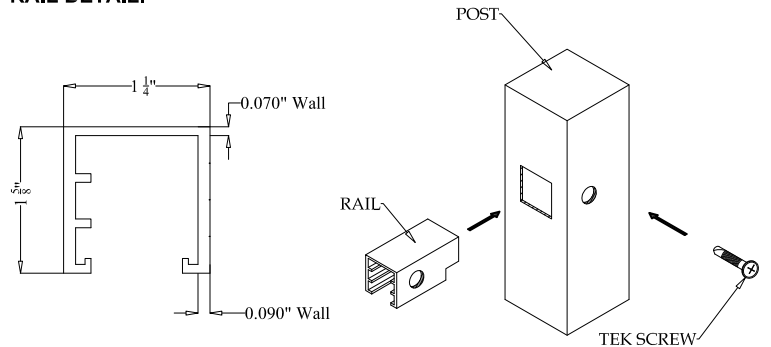

**OPTIONS:**

**Fence Height:**

- 4 ft
- 4 1/2 ft
- 5 ft
- 6 ft

**Post Size:**

- 2 1/2" Square
- 3" Square

**Cap Style:**

- Ball Style
- Flat Style

**Color:**

- Black
- Bronze
- White
- Green

BALL  
STYLE  
CAP

FLAT  
STYLE  
CAP

**POST DETAIL:**

STANDARD 2 1/2" COMMERCIAL POST

**PICKET DETAIL:**

COMMERCIAL PICKET

**RAIL DETAIL:**