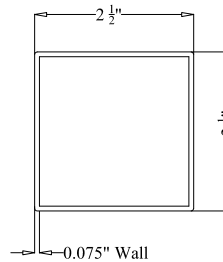

OPTIONS:

Fence Height:

- 4 ft
- 5 ft
- 6 ft

Post Size:

- 2 1/2" Square
- 3" Square

Cap Style:

- Ball Style
- Flat Style

Color:

- Black
- Bronze
- White
- Green

BALL
STYLE
CAP

FLAT
STYLE
CAP

POST DETAIL:

STANDARD 2 1/2" COMMERCIAL POST

PICKET DETAIL:

COMMERCIAL PICKET

RAIL DETAIL: