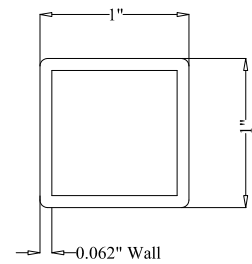

**OPTIONS:**

**Fence Height:**

- 4 ft
- 5 ft
- 6 ft
- 7 ft
- 8 ft

**Post Size:**

- 2 1/2" Square
- 4" Square

**Cap Style:**

- Ball Style
- Flat Style

**Color:**

- Black
- Bronze
- White
- Green

BALL  
STYLE  
CAP

FLAT  
STYLE  
CAP

**POST DETAIL:**

STANDARD 2 1/2" INDUSTRIAL POST

**PICKET DETAIL:**

INDUSTRIAL PICKET

**RAIL DETAIL:**