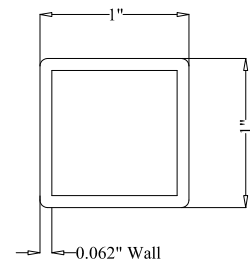

OPTIONS:

Fence Height:

- 4 ft
- 5 ft
- 6 ft
- 7 ft
- 8 ft

Post Size:

- 2 1/2" Square
- 4" Square

Cap Style:

- Ball Style
- Flat Style

Color:

- Black
- Bronze
- White
- Green

BALL
STYLE
CAP

FLAT
STYLE
CAP

POST DETAIL:

STANDARD 2 1/2" INDUSTRIAL POST

PICKET DETAIL:

INDUSTRIAL PICKET

RAIL DETAIL: