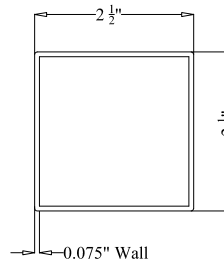

OPTIONS:

Fence Height:

- 4 ft
- 4 1/2 ft
- 5 ft
- 6 ft

Post Size:

- 2 1/2" Square
- 3" Square

Cap Style:

- Ball Style
- Flat Style

Color:

- Black
- Bronze
- White
- Green

BALL
STYLE
CAP

FLAT
STYLE
CAP

POST DETAIL:

STANDARD 2 1/2" COMMERCIAL POST

PICKET DETAIL:

COMMERCIAL PICKET

RAIL DETAIL: