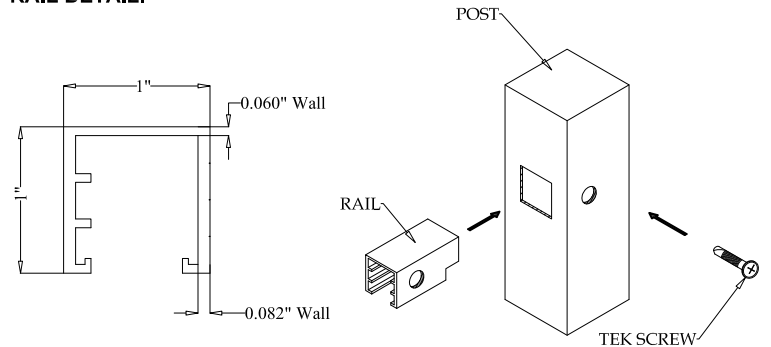

OPTIONS:

Fence Height:

- 3 ft
- 3½ ft
- 4 ft
- 4½ ft
- 5 ft
- 6 ft

Post Size:

- 2" Square
- 2½" Square

Cap Style:

- Ball Style
- Flat Style

Color:

- Black
- Bronze
- White
- Green

BALL
STYLE
CAP

FLAT
STYLE
CAP

POST DETAIL:

STANDARD 2" RESIDENTIAL POST

PICKET DETAIL:

RESIDENTIAL PICKET

RAIL DETAIL: