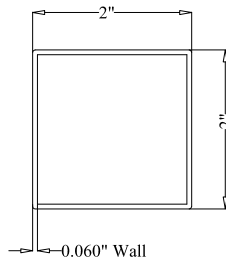

OPTIONS:

Fence Height:

- 3 ft
- 3½ ft
- 4 ft
- 4½ ft
- 5 ft
- 6 ft

Post Size:

- 2" Square
- 2½" Square

Cap Style:

- Ball Style
- Flat Style

Color:

- Black
- Bronze
- White
- Green

BALL
STYLE
CAP

FLAT
STYLE
CAP

POST DETAIL:

STANDARD 2" RESIDENTIAL POST

PICKET DETAIL:

RESIDENTIAL PICKET

RAIL DETAIL: