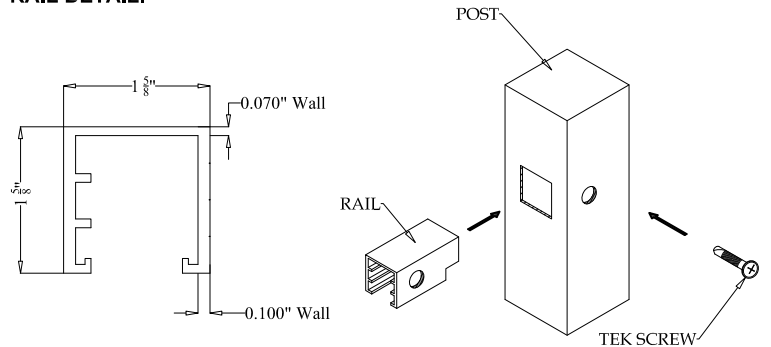

**OPTIONS:**

**Fence Height:**

- 4 ft
- 5 ft
- 6 ft
- 7 ft
- 8 ft

**Post Size:**

- 2 1/2" Square
- 4" Square

**Cap Style:**

- Ball Style
- Flat Style

**Color:**

- Black
- Bronze
- White
- Green

BALL  
STYLE  
CAP

FLAT  
STYLE  
CAP

**POST DETAIL:**

STANDARD 2 1/2" INDUSTRIAL POST

**PICKET DETAIL:**

INDUSTRIAL PICKET

**RAIL DETAIL:**