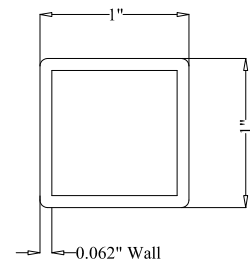

**OPTIONS:**

**Fence Height:**

- 4 ft
- 5 ft
- 6 ft
- 7 ft
- 8 ft

**Post Size:**

- 2 1/2" Square
- 4" Square

**Cap Style:**

- Ball Style
- Flat Style

**Color:**

- Black
- Bronze
- White
- Green

BALL  
STYLE  
CAP

FLAT  
STYLE  
CAP

**POST DETAIL:**

STANDARD 2 1/2" INDUSTRIAL POST

**PICKET DETAIL:**

INDUSTRIAL PICKET

**RAIL DETAIL:**