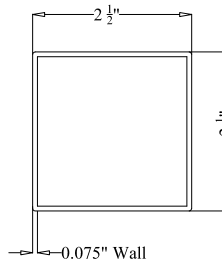

**OPTIONS:**

**Fence Height:**

- 4 ft
- 5 ft
- 6 ft
- 7 ft
- 8 ft

**Post Size:**

- 2 1/2" Square
- 4" Square

**Cap Style:**

- Ball Style
- Flat Style

**Color:**

- Black
- Bronze
- White
- Green

BALL  
STYLE  
CAP

FLAT  
STYLE  
CAP

**POST DETAIL:**

STANDARD 2 1/2" INDUSTRIAL POST

**PICKET DETAIL:**

INDUSTRIAL PICKET

**RAIL DETAIL:**