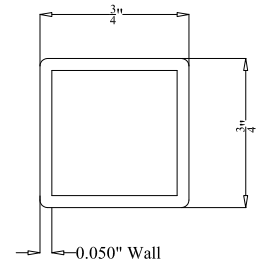

- Black
- Bronze
- White
- Green

BALL
STYLE
CAP

FLAT
STYLE
CAP

POST DETAIL:

STANDARD 2 1/2" COMMERCIAL POST

PICKET DETAIL:

COMMERCIAL PICKET

RAIL DETAIL: