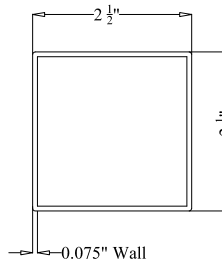

OPTIONS:

Fence Height:

- 4 ft
- 4 1/2 ft
- 5 ft
- 6 ft

Post Size:

- 2 1/2" Square
- 3" Square

Cap Style:

- Ball Style
- Flat Style

Color:

- Black
- Bronze
- White
- Green

BALL
STYLE
CAP

FLAT
STYLE
CAP

POST DETAIL:

STANDARD 2 1/2" COMMERCIAL POST

PICKET DETAIL:

COMMERCIAL PICKET

RAIL DETAIL: