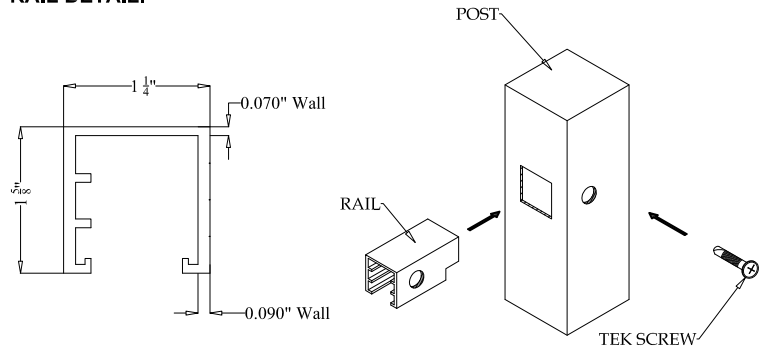

- Black
- Bronze
- White
- Green

BALL
STYLE
CAP

FLAT
STYLE
CAP

POST DETAIL:

STANDARD 2 1/2" COMMERCIAL POST

PICKET DETAIL:

COMMERCIAL PICKET

RAIL DETAIL: