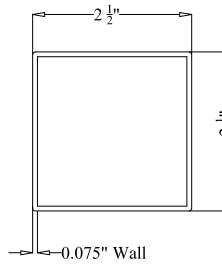

OPTIONS:

Fence Height:

- 4 ft
- 4 1/2 ft
- 5 ft
- 6 ft

Post Size:

- 2 1/2" Square
- 3" Square

Cap Style:

- Ball Style
- Flat Style

Color:

- Black
- Bronze
- White
- Green

BALL
STYLE
CAP

FLAT
STYLE
CAP

POST DETAIL:

STANDARD 2 1/2" COMMERCIAL POST

PICKET DETAIL:

COMMERCIAL PICKET

RAIL DETAIL: