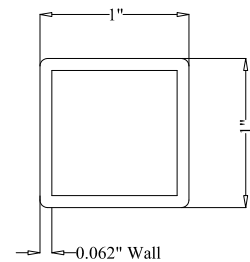

**OPTIONS:**

**Fence Height:**

- 4 ft
- 5 ft
- 6 ft
- 7 ft
- 8 ft

**Post Size:**

- 2 1/2" Square
- 4" Square

**Cap Style:**

- Ball Style
- Flat Style

**Color:**

- Black
- Bronze
- White
- Green

BALL  
STYLE  
CAP

FLAT  
STYLE  
CAP

**POST DETAIL:**

STANDARD 2 1/2" INDUSTRIAL POST

**PICKET DETAIL:**

INDUSTRIAL PICKET

**RAIL DETAIL:**