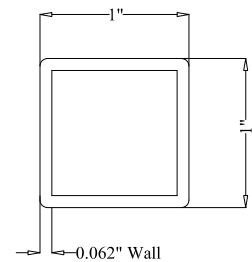

**OPTIONS:**

**Fence Height:**

- 4 ft
- 5 ft
- 6 ft
- 7 ft
- 8 ft

**Post Size:**

- 2 1/2" Square
- 4" Square

**Cap Style:**

- Ball Style
- Flat Style

**Color:**

- Black
- Bronze
- White
- Green

BALL  
STYLE  
CAP

FLAT  
STYLE  
CAP

**POST DETAIL:**

STANDARD 2 1/2" INDUSTRIAL POST

**PICKET DETAIL:**

INDUSTRIAL PICKET

**RAIL DETAIL:**