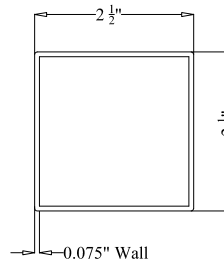

**OPTIONS:**

**Fence Height:**

- 4 ft
- 5 ft
- 6 ft
- 7 ft
- 8 ft

**Post Size:**

- 2 1/2" Square
- 4" Square

**Cap Style:**

- Ball Style
- Flat Style

**Color:**

- Black
- Bronze
- White
- Green

BALL  
STYLE  
CAP

FLAT  
STYLE  
CAP

**POST DETAIL:**

STANDARD 2 1/2" INDUSTRIAL POST

**PICKET DETAIL:**

INDUSTRIAL PICKET

**RAIL DETAIL:**