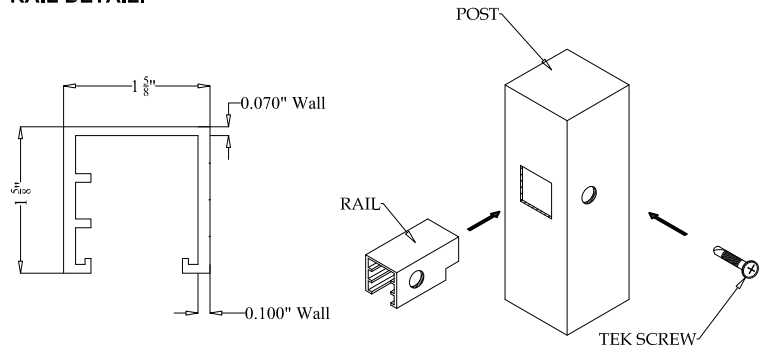

- Black
- Bronze
- White
- Green

BALL
STYLE
CAP

FLAT
STYLE
CAP

POST DETAIL:

STANDARD 2 1/2" INDUSTRIAL POST

PICKET DETAIL:

INDUSTRIAL PICKET

RAIL DETAIL:

INDUSTRIAL RAIL

**Diamond 6' Section
Industrial 4' Height**

NATIONAL FENCE SYSTEMS, INC.

1033 Route 1
Avenel, NJ 07001
1-800-211-2444
www.nationalfencesystems.com

Installer:

Project:

DWG NO:
DAI.FS6.4

DR: es