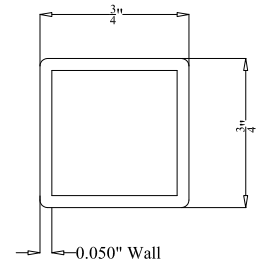

- Black
- Bronze
- White
- Green

BALL
STYLE
CAP

FLAT
STYLE
CAP

POST DETAIL:

STANDARD 2 1/2" COMMERCIAL POST

PICKET DETAIL:

COMMERCIAL PICKET

RAIL DETAIL: