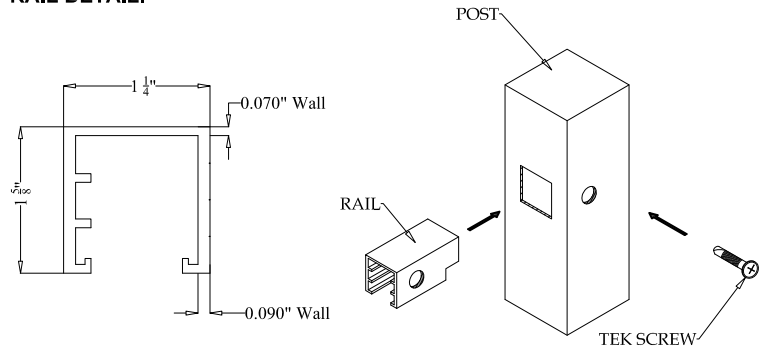

- Black
- Bronze
- White
- Green

BALL
STYLE
CAP

FLAT
STYLE
CAP

POST DETAIL:

STANDARD 2 1/2" COMMERCIAL POST

PICKET DETAIL:

COMMERCIAL PICKET

RAIL DETAIL: