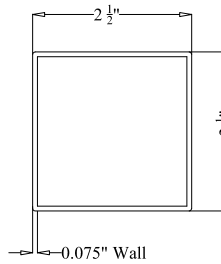

OPTIONS:

Fence Height:

- 4 ft
- 5 ft
- 6 ft

Post Size:

- 2 1/2" Square
- 3" Square

Cap Style:

- Ball Style
- Flat Style

Color:

- Black
- Bronze
- White
- Green

BALL
STYLE
CAP

FLAT
STYLE
CAP

POST DETAIL:

STANDARD 2 1/2" COMMERCIAL POST

PICKET DETAIL:

COMMERCIAL PICKET

RAIL DETAIL: