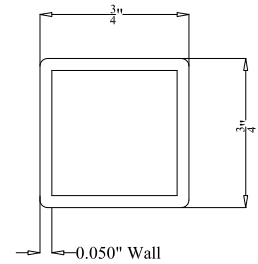

- Black
- Bronze
- White
- Green

BALL  
STYLE  
CAP

FLAT  
STYLE  
CAP

**POST DETAIL:**

STANDARD 2 1/2" COMMERCIAL POST

**PICKET DETAIL:**

COMMERCIAL PICKET

**RAIL DETAIL:**