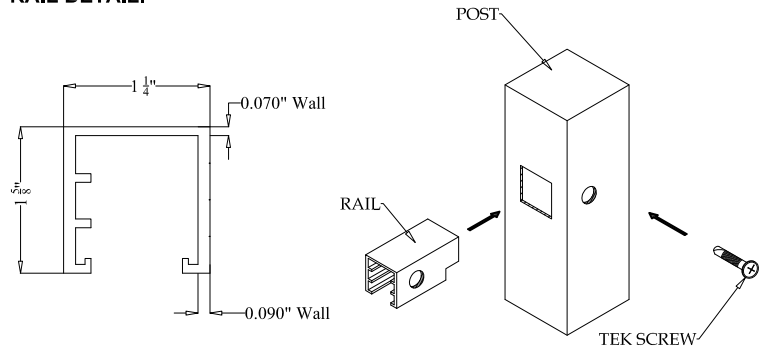

**OPTIONS:**

**Fence Height:**

- 4 ft
- 5 ft
- 6 ft

**Post Size:**

- 2 1/2" Square
- 3" Square

**Cap Style:**

- Ball Style
- Flat Style

**Color:**

- Black
- Bronze
- White
- Green

BALL  
STYLE  
CAP

FLAT  
STYLE  
CAP

**POST DETAIL:**

STANDARD 2 1/2" COMMERCIAL POST

**PICKET DETAIL:**

COMMERCIAL PICKET

**RAIL DETAIL:**