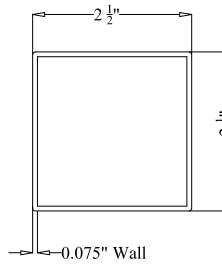

**OPTIONS:**

**Fence Height:**

- 4 ft
- 5 ft
- 6 ft

**Post Size:**

- 2 1/2" Square
- 3" Square

**Cap Style:**

- Ball Style
- Flat Style

**Color:**

- Black
- Bronze
- White
- Green

BALL  
STYLE  
CAP

FLAT  
STYLE  
CAP

**POST DETAIL:**

STANDARD 2 1/2" COMMERCIAL POST

**PICKET DETAIL:**

COMMERCIAL PICKET

**RAIL DETAIL:**