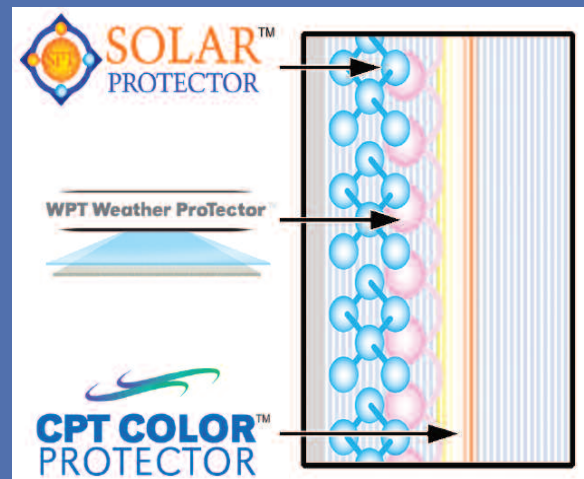

Ships Anywhere in the U.S.

Picket Size: 7/8" x 6" T&G
Rail Size: 1 3/4" x 5 1/2"
Post Size/Spacing: 5" x 5" / 72" oc
Fence Heights: 4 ft., 5 ft. & 6 ft.

Bonneville

Arbor

Welded Gate

TriGard Protection™

SPT Solar Protector™ Technology helps block out the sun's harmful UV rays. Anti-weathering materials dispersed on the surface help protect where it's most exposed.

WPT Weather Protector™ Technology, with its precise formulation, helps combat cracking, thermal expansion and contraction to deliver you a product that's virtually maintenance-free.

CPT Color Protector™ Technology helps preserve the color integrity of your vinyl fence, deck and rail. Utilizing additives, inorganic pigments and PVC resins, it works hard at reflecting heat and harmful infrared rays.