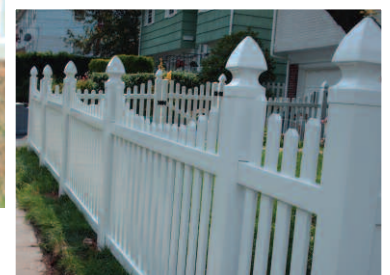

Each tongue and groove picket fits precisely together to give you the peace of mind that your backyard can be the sanctuary you've always dreamed it could be.

Our 2x7 Rail is beautifully designed to enhance your privacy fence while also providing ease in installation. The deep pocket is perfect for installations where the site grade varies.

Our 2x7 Rail allows up to 33% more racking capability than most competitor pocket rails which gives more flexibility during your installations, as well as unmatched strength.

Belair

Picket Size: 7/8" x 3"
Picket Spacing: 2 7/16"
Rail Size: 2" x 3 1/2"
Steel Reinforced: Yes
Post Size/Spacing: 4" x 4"/95.5" oc
Fence Heights: 2 ft., 3 ft. & 4 ft.

Newport

Picket Size: 7/8" x 3"
Picket Spacing: 7/8"
Rail Size: 2" x 3 1/2"
Steel Reinforced: Yes
Post Size/Spacing:
4" x 4"/95.5" oc
Fence Heights: 2 ft., 3 ft. & 4 ft.

Cutlass with Arbor

Picket Size: 1 3/8" x 1 3/8"
Picket Spacing: 1 11/16"
Rail Size: 2" x 3 1/2"
Steel Reinforced: Yes
Post Size/Spacing: 5" x 5"/96.25" oc
Fence Heights: 3 ft., 3 1/2 ft. & 4 ft.*