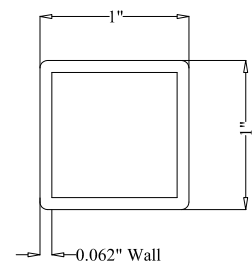

OPTIONS:

Fence Height:

- 4 ft
- 5 ft
- 6 ft
- 7 ft
- 8 ft

Post Size:

- 2 1/2" Square
- 4" Square

Cap Style:

- Ball Style
- Flat Style

Color:

- Black
- Bronze
- White
- Green

BALL
STYLE
CAP

FLAT
STYLE
CAP

POST DETAIL:

STANDARD 2 1/2" INDUSTRIAL POST

PICKET DETAIL:

INDUSTRIAL PICKET

RAIL DETAIL: