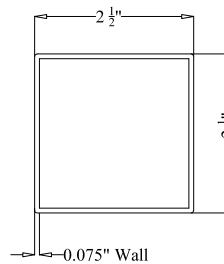

OPTIONS:

Fence Height:

- 4 ft
- 5 ft
- 6 ft
- 7 ft
- 8 ft

Post Size:

- 2 1/2" Square
- 4" Square

Cap Style:

- Ball Style
- Flat Style

Color:

- Black
- Bronze
- White
- Green

BALL
STYLE
CAP

FLAT
STYLE
CAP

POST DETAIL:

STANDARD 2 1/2" INDUSTRIAL POST

PICKET DETAIL:

INDUSTRIAL PICKET

RAIL DETAIL: