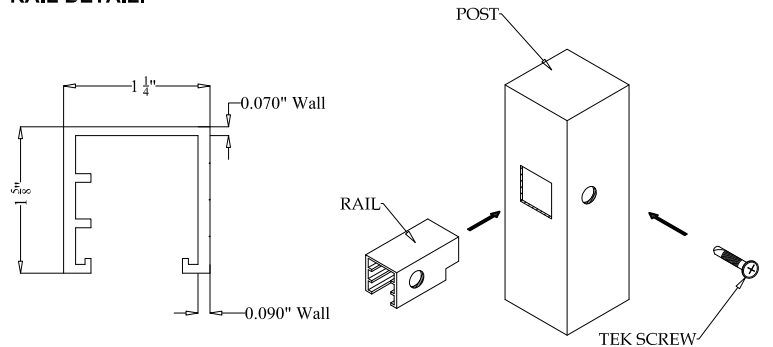

- Black
- Bronze
- White
- Green

BALL
STYLE
CAP

FLAT
STYLE
CAP

POST DETAIL:

STANDARD 2 1/2" COMMERCIAL POST

PICKET DETAIL:

COMMERCIAL PICKET

RAIL DETAIL: