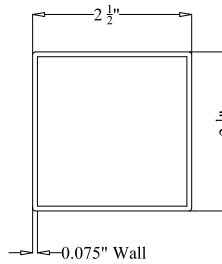

OPTIONS:

Fence Height:

- 4 ft
- 5 ft
- 6 ft

Post Size:

- 2 1/2" Square
- 3" Square

Cap Style:

- Ball Style
- Flat Style

Color:

- Black
- Bronze
- White
- Green

BALL
STYLE
CAP

FLAT
STYLE
CAP

POST DETAIL:

STANDARD 2 1/2" COMMERCIAL POST

PICKET DETAIL:

COMMERCIAL PICKET

RAIL DETAIL: