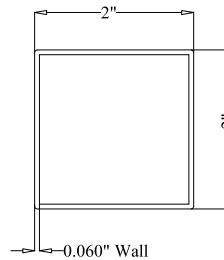

OPTIONS:

Fence Height:

- 3 ft
- 3 1/2 ft
- 4 ft
- 4 1/2 ft
- 5 ft
- 6 ft

Post Size:

- 2" Square
- 2 1/2" Square

Cap Style:

- Ball Style
- Flat Style

Color:

- Black
- Bronze
- White
- Green

BALL
STYLE
CAP

FLAT
STYLE
CAP

POST DETAIL:

STANDARD 2" RESIDENTIAL POST

PICKET DETAIL:

RESIDENTIAL PICKET

RAIL DETAIL: