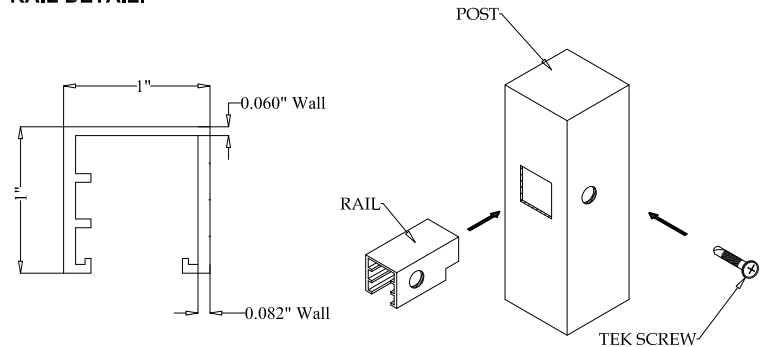

- Black
- Bronze
- White
- Green

BALL
STYLE
CAP

FLAT
STYLE
CAP

POST DETAIL:

STANDARD 2" RESIDENTIAL POST

PICKET DETAIL:

RESIDENTIAL PICKET

RAIL DETAIL: