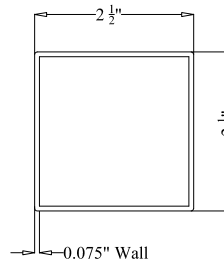

OPTIONS:

Fence Height:

- 4 ft
- 5 ft
- 6 ft
- 7 ft
- 8 ft

Post Size:

- 2 1/2" Square
- 4" Square

Cap Style:

- Ball Style
- Flat Style

Color:

- Black
- Bronze
- White
- Green

BALL
STYLE
CAP

FLAT
STYLE
CAP

POST DETAIL:

STANDARD 2 1/2" INDUSTRIAL POST

PICKET DETAIL:

INDUSTRIAL PICKET

RAIL DETAIL: