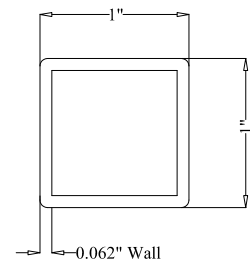

**OPTIONS:**

**Fence Height:**

- 4 ft
- 5 ft
- 6 ft
- 7 ft
- 8 ft

**Post Size:**

- 2 1/2" Square
- 4" Square

**Cap Style:**

- Ball Style
- Flat Style

**Color:**

- Black
- Bronze
- White
- Green

BALL  
STYLE  
CAP

FLAT  
STYLE  
CAP

**POST DETAIL:**

STANDARD 2 1/2" INDUSTRIAL POST

**PICKET DETAIL:**

INDUSTRIAL PICKET

**RAIL DETAIL:**