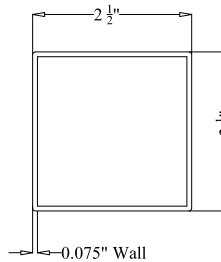

OPTIONS:

Fence Height:

- 4 ft
- 5 ft
- 6 ft

Post Size:

- 2 1/2" Square
- 3" Square

Cap Style:

- Ball Style
- Flat Style

Color:

- Black
- Bronze
- White
- Green

BALL
STYLE
CAP

FLAT
STYLE
CAP

POST DETAIL:

STANDARD 2 1/2" COMMERCIAL POST

PICKET DETAIL:

COMMERCIAL PICKET

RAIL DETAIL: