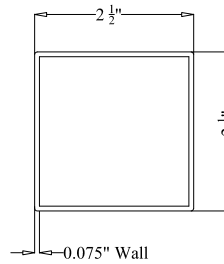

OPTIONS:

Fence Height:

- 4 ft
- 5 ft
- 6 ft
- 7 ft
- 8 ft

Post Size:

- 2 1/2" Square
- 4" Square

Cap Style:

- Ball Style
- Flat Style

Color:

- Black
- Bronze
- White
- Green

BALL
STYLE
CAP

FLAT
STYLE
CAP

POST DETAIL:

STANDARD 2 1/2" INDUSTRIAL POST

PICKET DETAIL:

INDUSTRIAL PICKET

RAIL DETAIL: