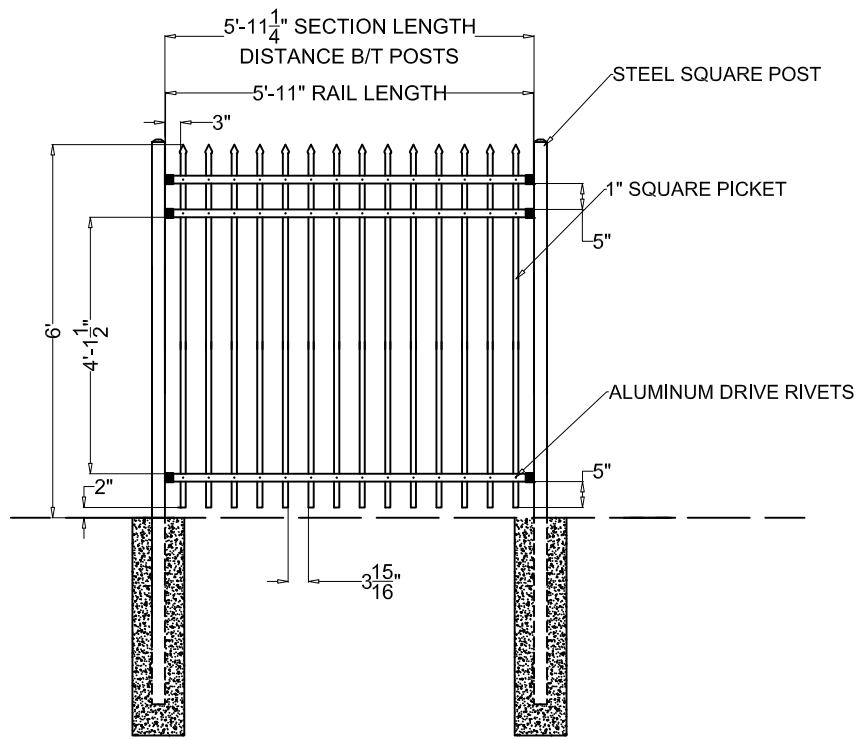

- OPTIONS:**
- Fence Heights:**
- 4 ft
 - 5 ft
 - 6 ft
 - 7 ft
 - 8 ft
- Post Option**
- 2 1/2" Sq. 14ga
 - 2 1/2" Sq. 12ga
 - 3" Sq. 12ga
- Picket Gauge:**
- 18 GAUGE
 - 16 GAUGE
 - 14 GAUGE
- Cap Style:**
- Ball Style
 - Flat Style
- Color:**
- Black (Std.)
 - Bronze
 - Green
 - White

**Commercial KESTREL
1" Picket**

NATIONAL FENCE SYSTEMS, INC.
 1033 Route 1
 Avenel, NJ 07001
 1-800-211-2444
 www.nationalfencesystems.com

Installer:

DWG NO:

Project:

DR: es