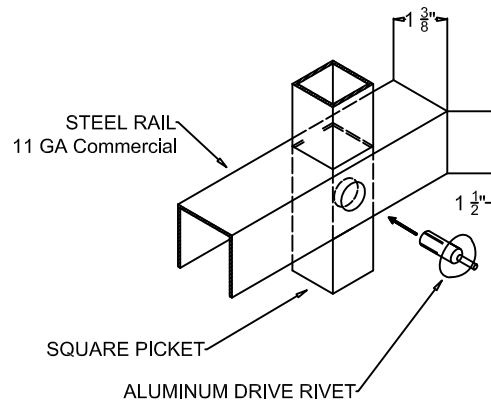

- OPTIONS:**
- Fence Heights:**
- 4 ft
 - 5 ft
 - 6 ft
 - 7 ft
 - 8 ft
- Post Option**
- 2 1/2" Sq. 14ga
 - 2 1/2" Sq. 12ga
 - 3" Sq. 12ga
- Picket Gauge:**
- 18 GAUGE
 - 16 GAUGE
 - 14 GAUGE
- Cap Style:**
- Ball Style
 - Flat Style
- Color:**
- Black (Std.)
 - Bronze
 - Green
 - White

**Commercial KESTREL
1" Picket**

NATIONAL FENCE SYSTEMS, INC.
 1033 Route 1
 Avenel, NJ 07001
 1-800-211-2444
 www.nationalfencesystems.com

Installer:

DWG NO:

Project:

DR: es