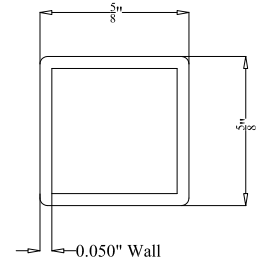

- Black
- Bronze
- White
- Green

BALL  
STYLE  
CAP

FLAT  
STYLE  
CAP

**POST DETAIL:**

STANDARD 2" RESIDENTIAL POST

**PICKET DETAIL:**

RESIDENTIAL PICKET

**RAIL DETAIL:**