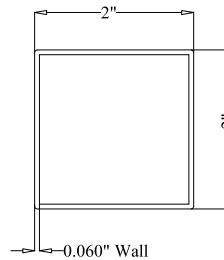

**OPTIONS:**

**Fence Height:**

- 3 ft
- 3 1/2 ft
- 4 ft
- 4 1/2 ft
- 5 ft
- 6 ft

**Post Size:**

- 2" Square
- 2 1/2" Square

**Cap Style:**

- Ball Style
- Flat Style

**Color:**

- Black
- Bronze
- White
- Green

BALL  
STYLE  
CAP

FLAT  
STYLE  
CAP

**POST DETAIL:**

STANDARD 2" RESIDENTIAL POST

**PICKET DETAIL:**

RESIDENTIAL PICKET

**RAIL DETAIL:**