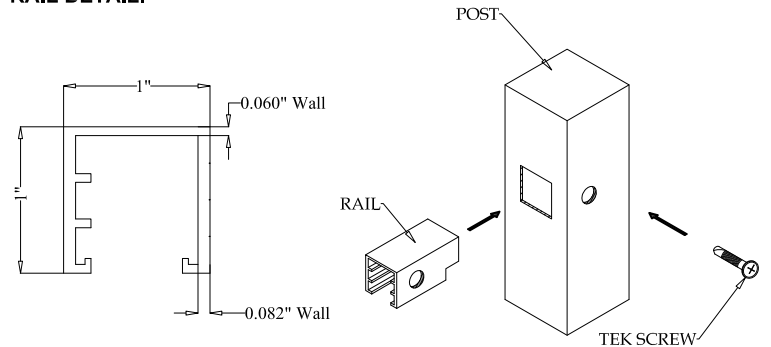

**OPTIONS:**

**Fence Height:**

- 3 ft
- 3 1/2 ft
- 4 ft
- 4 1/2 ft
- 5 ft
- 6 ft

**Post Size:**

- 2" Square
- 2 1/2" Square

**Cap Style:**

- Ball Style
- Flat Style

**Color:**

- Black
- Bronze
- White
- Green

BALL  
STYLE  
CAP

FLAT  
STYLE  
CAP

**POST DETAIL:**

STANDARD 2" RESIDENTIAL POST

**PICKET DETAIL:**

RESIDENTIAL PICKET

**RAIL DETAIL:**