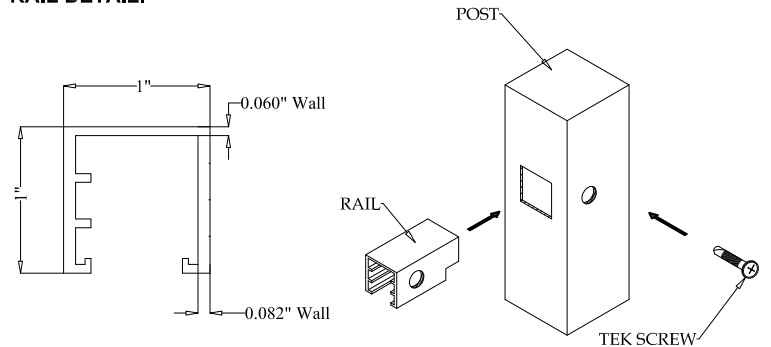

OPTIONS:

Jade Height:

- 3 ft
- 3 1/2 ft
- 4 ft
- 4 1/2 ft
- 5 ft
- 6 ft

Post Size:

- 2" Square
- 2 1/2" Square

Cap Style:

- Ball Style
- Flat Style

Color:

- Black
- Bronze
- White
- Green

BALL
STYLE
CAP

FLAT
STYLE
CAP

POST DETAIL:

STANDARD 2" RESIDENTIAL POST

PICKET DETAIL:

RESIDENTIAL PICKET

RAIL DETAIL: