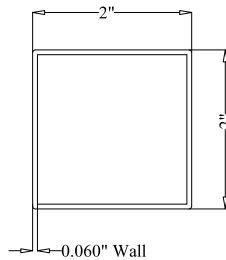

OPTIONS:

Jade Height:

- 3 ft
- 3 1/2 ft
- 4 ft
- 4 1/2 ft
- 5 ft
- 6 ft

Post Size:

- 2" Square
- 2 1/2" Square

Cap Style:

- Ball Style
- Flat Style

Color:

- Black
- Bronze
- White
- Green

BALL
STYLE
CAP

FLAT
STYLE
CAP

POST DETAIL:

STANDARD 2" RESIDENTIAL POST

PICKET DETAIL:

RESIDENTIAL PICKET

RAIL DETAIL: