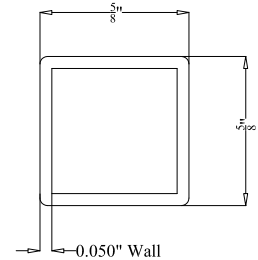

OPTIONS:

Jade Height:

- 3 ft
- 3 1/2 ft
- 4 ft
- 4 1/2 ft
- 5 ft
- 6 ft

Post Size:

- 2" Square
- 2 1/2" Square

Cap Style:

- Ball Style
- Flat Style

Color:

- Black
- Bronze
- White
- Green

BALL
STYLE
CAP

FLAT
STYLE
CAP

POST DETAIL:

STANDARD 2" RESIDENTIAL POST

PICKET DETAIL:

RESIDENTIAL PICKET

RAIL DETAIL: