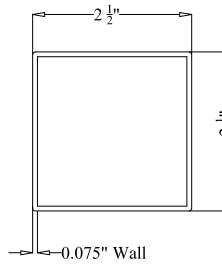

OPTIONS:

Fence Height:

- 4 ft
- 5 ft
- 6 ft
- 7 ft
- 8 ft

Post Size:

- 2 1/2" Square
- 4" Square

Cap Style:

- Ball Style
- Flat Style

Color:

- Black
- Bronze
- White
- Green

BALL
STYLE
CAP

FLAT
STYLE
CAP

POST DETAIL:

STANDARD 2 1/2" INDUSTRIAL POST

PICKET DETAIL:

INDUSTRIAL PICKET

RAIL DETAIL: