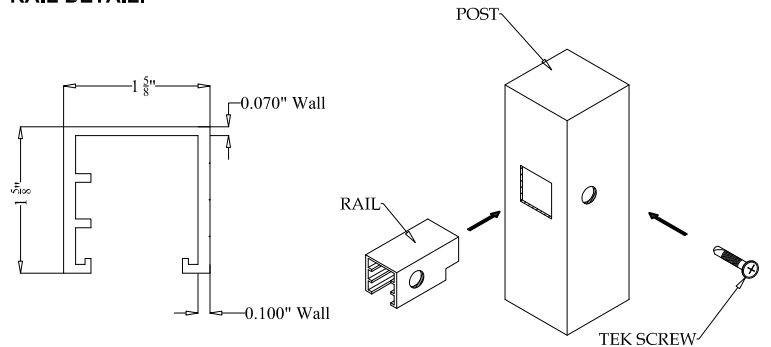

- Black
- Bronze
- White
- Green

BALL
STYLE
CAP

FLAT
STYLE
CAP

POST DETAIL:

STANDARD 2 1/2" INDUSTRIAL POST

PICKET DETAIL:

INDUSTRIAL PICKET

RAIL DETAIL: