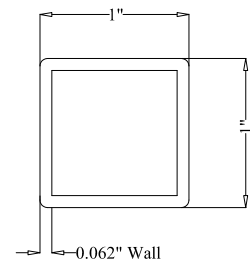

- Black
- Bronze
- White
- Green

BALL
STYLE
CAP

FLAT
STYLE
CAP

POST DETAIL:

STANDARD 2 1/2" INDUSTRIAL POST

PICKET DETAIL:

INDUSTRIAL PICKET

RAIL DETAIL: