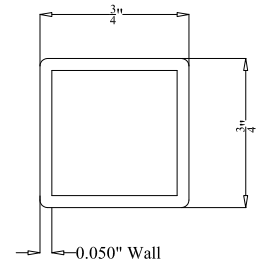

**OPTIONS:**

**Fence Height:**

- 4 ft
- 5 ft
- 6 ft

**Post Size:**

- 2 1/2" Square
- 3" Square

**Cap Style:**

- Ball Style
- Flat Style

**Color:**

- Black
- Bronze
- White
- Green

BALL  
STYLE  
CAP

FLAT  
STYLE  
CAP

**POST DETAIL:**

STANDARD 2 1/2" COMMERCIAL POST

**PICKET DETAIL:**

COMMERCIAL PICKET

**RAIL DETAIL:**