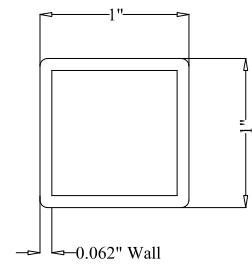

OPTIONS:

Fence Height:

- 4 ft
- 5 ft
- 6 ft
- 7 ft
- 8 ft

Post Size:

- 2 1/2" Square
- 4" Square

Cap Style:

- Ball Style
- Flat Style

Color:

- Black
- Bronze
- White
- Green

BALL
STYLE
CAP

FLAT
STYLE
CAP

POST DETAIL:

STANDARD 2 1/2" INDUSTRIAL POST

PICKET DETAIL:

INDUSTRIAL PICKET

RAIL DETAIL: