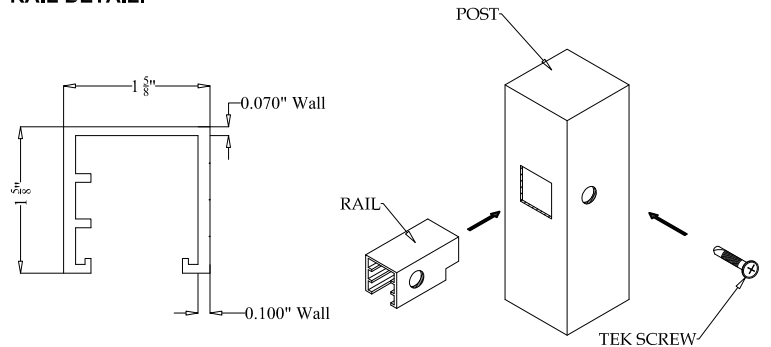

**OPTIONS:**

**Fence Height:**

- 4 ft
- 5 ft
- 6 ft
- 7 ft
- 8 ft

**Post Size:**

- 2 1/2" Square
- 4" Square

**Cap Style:**

- Ball Style
- Flat Style

**Color:**

- Black
- Bronze
- White
- Green

BALL  
STYLE  
CAP

FLAT  
STYLE  
CAP

**POST DETAIL:**

STANDARD 2 1/2" INDUSTRIAL POST

**PICKET DETAIL:**

INDUSTRIAL PICKET

**RAIL DETAIL:**