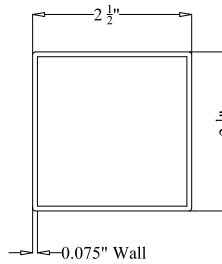

**OPTIONS:**

**Fence Height:**

- 4 ft
- 5 ft
- 6 ft
- 7 ft
- 8 ft

**Post Size:**

- 2 1/2" Square
- 4" Square

**Cap Style:**

- Ball Style
- Flat Style

**Color:**

- Black
- Bronze
- White
- Green

BALL  
STYLE  
CAP

FLAT  
STYLE  
CAP

**POST DETAIL:**

STANDARD 2 1/2" INDUSTRIAL POST

**PICKET DETAIL:**

INDUSTRIAL PICKET

**RAIL DETAIL:**