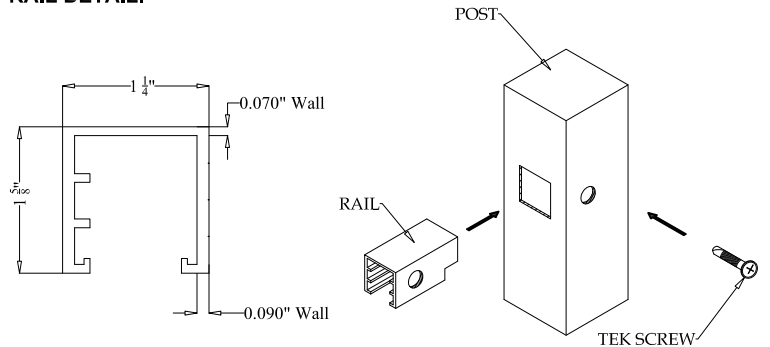

- Black
- Bronze
- White
- Green

BALL
STYLE
CAP

FLAT
STYLE
CAP

POST DETAIL:

STANDARD 2 1/2" COMMERCIAL POST

PICKET DETAIL:

COMMERCIAL PICKET

RAIL DETAIL:

COMMERCIAL RAIL

**Diamond 6' Section
Commercial 4 1/2' Height**

NATIONAL FENCE SYSTEMS, INC.

1033 Route 1
Avenel, NJ 07001
1-800-211-2444
www.nationalfencesystems.com

Installer:

Project:

DWG NO:
DAC.FS6.4a

DR: es