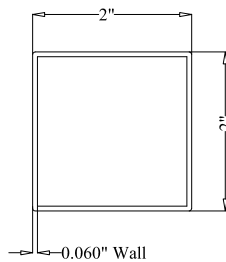

OPTIONS:

Jade Height:

- 3 ft
- 3 1/2 ft
- 4 ft
- 4 1/2 ft
- 5 ft
- 6 ft

Post Size:

- 2" Square
- 2 1/2" Square

Cap Style:

- Ball Style
- Flat Style

Color:

- Black
- Bronze
- White
- Green

BALL
STYLE
CAP

FLAT
STYLE
CAP

POST DETAIL:

STANDARD 2" RESIDENTIAL POST

PICKET DETAIL:

RESIDENTIAL PICKET

RAIL DETAIL: