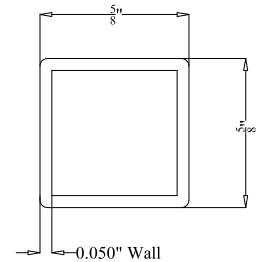

OPTIONS:

Jade Height:

- 3 ft
- 3 1/2 ft
- 4 ft
- 4 1/2 ft
- 5 ft
- 6 ft

Post Size:

- 2" Square
- 2 1/2" Square

Cap Style:

- Ball Style
- Flat Style

Color:

- Black
- Bronze
- White
- Green

BALL
STYLE
CAP

FLAT
STYLE
CAP

POST DETAIL:

STANDARD 2" RESIDENTIAL POST

PICKET DETAIL:

RESIDENTIAL PICKET

RAIL DETAIL: