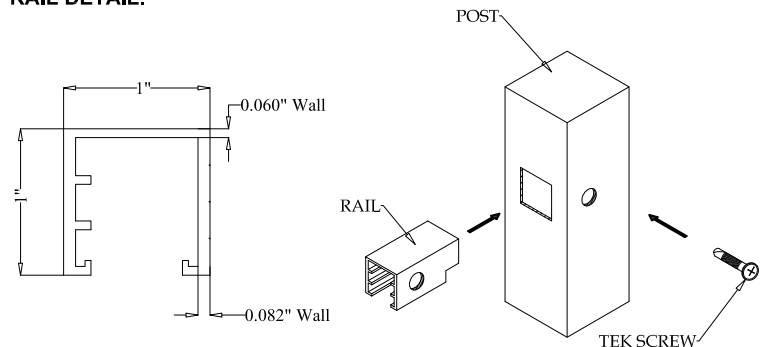

OPTIONS:

Jade Height:

- 3 ft
- 3 1/2 ft
- 4 ft
- 4 1/2 ft
- 5 ft
- 6 ft

Post Size:

- 2" Square
- 2 1/2" Square

Cap Style:

- Ball Style
- Flat Style

Color:

- Black
- Bronze
- White
- Green

BALL
STYLE
CAP

FLAT
STYLE
CAP

POST DETAIL:

STANDARD 2" RESIDENTIAL POST

PICKET DETAIL:

RESIDENTIAL PICKET

RAIL DETAIL: