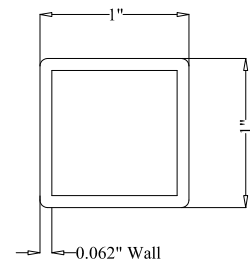

OPTIONS:

Fence Height:

- 4 ft
- 5 ft
- 6 ft
- 7 ft
- 8 ft

Post Size:

- 2 1/2" Square
- 4" Square

Cap Style:

- Ball Style
- Flat Style

Color:

- Black
- Bronze
- White
- Green

BALL
STYLE
CAP

FLAT
STYLE
CAP

POST DETAIL:

STANDARD 2 1/2" INDUSTRIAL POST

PICKET DETAIL:

INDUSTRIAL PICKET

RAIL DETAIL: