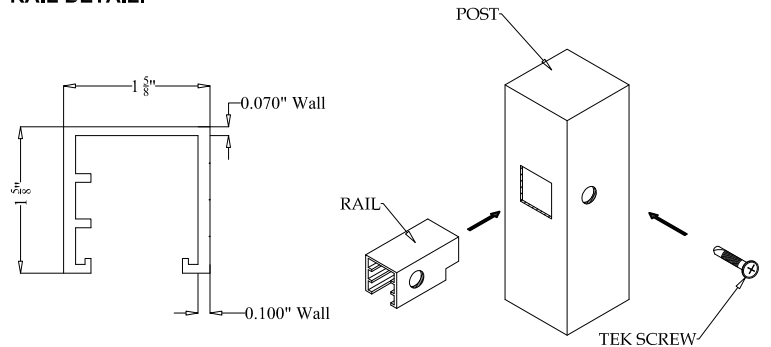

- Black
- Bronze
- White
- Green

BALL
STYLE
CAP

FLAT
STYLE
CAP

POST DETAIL:

STANDARD 2 1/2" INDUSTRIAL POST

PICKET DETAIL:

INDUSTRIAL PICKET

RAIL DETAIL: