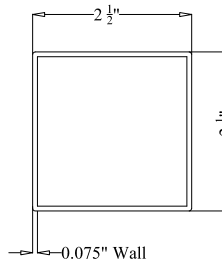

OPTIONS:

Fence Height:

- 4 ft
- 5 ft
- 6 ft
- 7 ft
- 8 ft

Post Size:

- 2 1/2" Square
- 4" Square

Cap Style:

- Ball Style
- Flat Style

Color:

- Black
- Bronze
- White
- Green

BALL
STYLE
CAP

FLAT
STYLE
CAP

POST DETAIL:

STANDARD 2 1/2" INDUSTRIAL POST

PICKET DETAIL:

INDUSTRIAL PICKET

RAIL DETAIL: