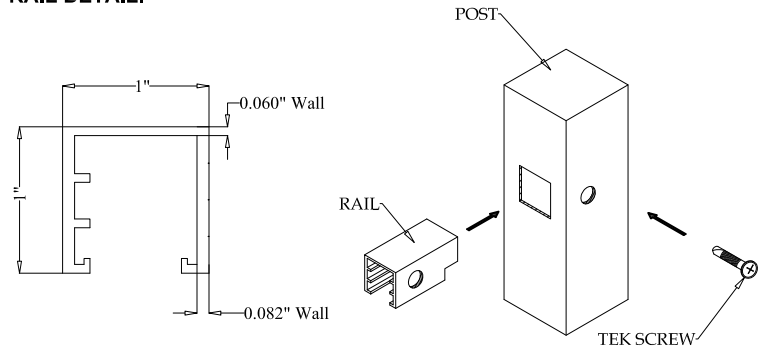

- Black
- Bronze
- White
- Green

BALL
STYLE
CAP

FLAT
STYLE
CAP

POST DETAIL:

STANDARD 2" RESIDENTIAL POST

PICKET DETAIL:

RESIDENTIAL PICKET

RAIL DETAIL: