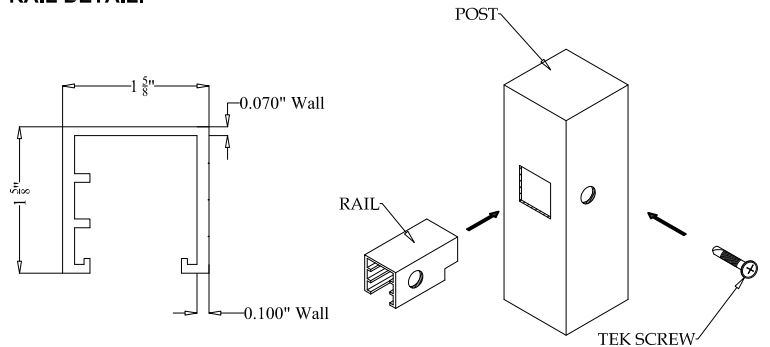

- Black
- Bronze
- White
- Green

BALL
STYLE
CAP

FLAT
STYLE
CAP

POST DETAIL:

STANDARD 2 1/2" INDUSTRIAL POST

PICKET DETAIL:

INDUSTRIAL PICKET

RAIL DETAIL: