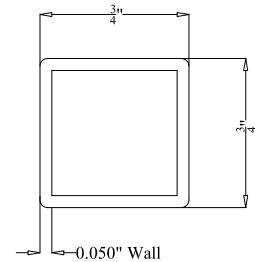

- Black
- Bronze
- White
- Green

BALL
STYLE
CAP

FLAT
STYLE
CAP

POST DETAIL:

STANDARD 2 1/2" COMMERCIAL POST

PICKET DETAIL:

COMMERCIAL PICKET

RAIL DETAIL: