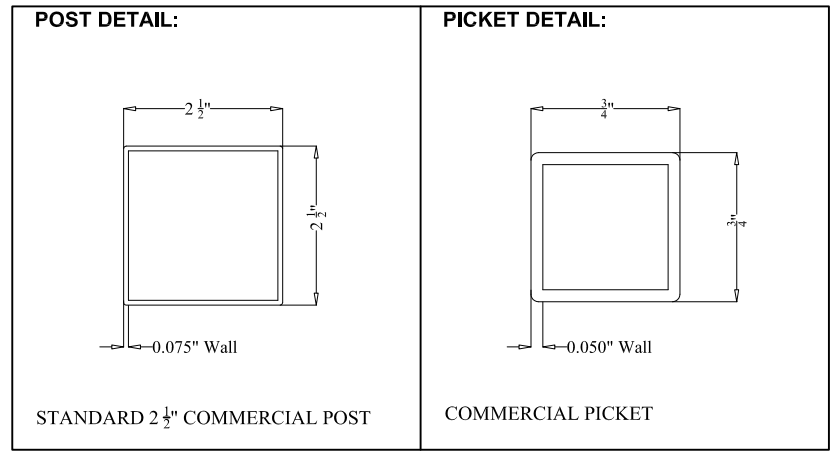

OPTIONS:

- Fence Height:
- 4 ft
 - 4 1/2 ft
 - 5 ft
 - 6 ft

- Post Size:
- 2 1/2" Square
 - 3" Square

- Cap Style:
- Ball Style
 - Flat Style

- Color:
- Black
 - Bronze
 - White
 - Green

**Diamond 8' Section
Commercial 4 1/2' Height**