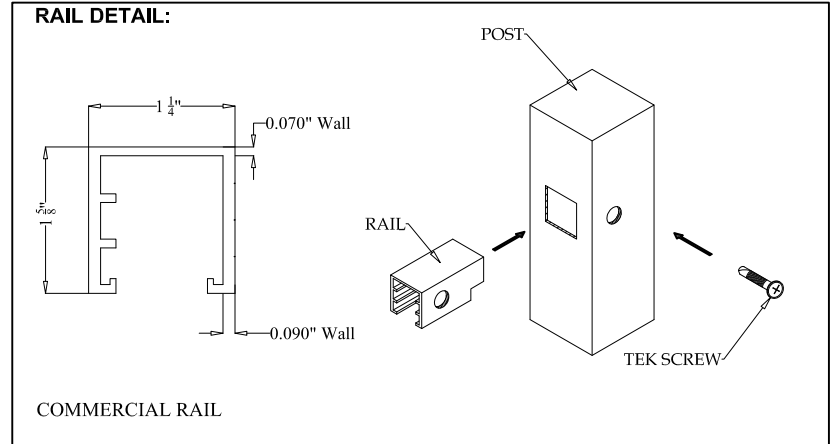

OPTIONS:

- Fence Height:
- 4 ft
 - 4 1/2 ft
 - 5 ft
 - 6 ft

- Post Size:
- 2 1/2" Square
 - 3" Square

- Cap Style:
- Ball Style
 - Flat Style

- Color:
- Black
 - Bronze
 - White
 - Green

**Diamond 8' Section
Commercial 4 1/2' Height**