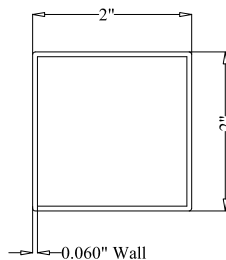

OPTIONS:

Jade Height:

- 3 ft
- 3 1/2 ft
- 4 ft
- 4 1/2 ft
- 5 ft
- 6 ft

Post Size:

- 2" Square
- 2 1/2" Square

Cap Style:

- Ball Style
- Flat Style

Color:

- Black
- Bronze
- White
- Green

BALL
STYLE
CAP

FLAT
STYLE
CAP

POST DETAIL:

STANDARD 2" RESIDENTIAL POST

PICKET DETAIL:

RESIDENTIAL PICKET

RAIL DETAIL: