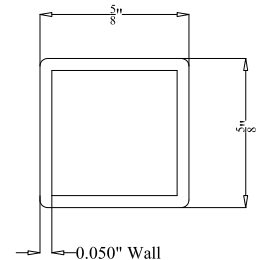

OPTIONS:

Jade Height:

- 3 ft
- 3 1/2 ft
- 4 ft
- 4 1/2 ft
- 5 ft
- 6 ft

Post Size:

- 2" Square
- 2 1/2" Square

Cap Style:

- Ball Style
- Flat Style

Color:

- Black
- Bronze
- White
- Green

BALL
STYLE
CAP

FLAT
STYLE
CAP

POST DETAIL:

STANDARD 2" RESIDENTIAL POST

PICKET DETAIL:

RESIDENTIAL PICKET

RAIL DETAIL: