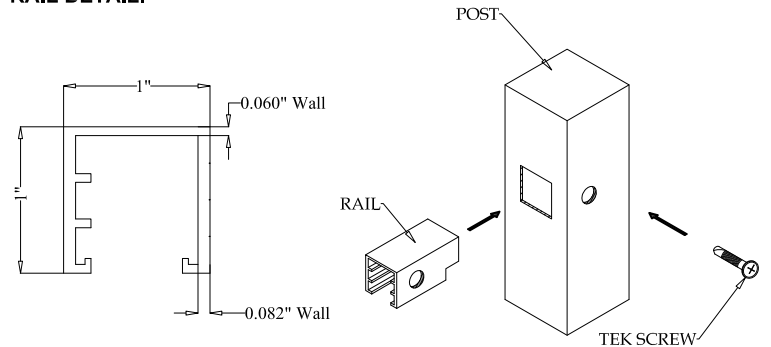

- Black
- Bronze
- White
- Green

BALL
STYLE
CAP

FLAT
STYLE
CAP

POST DETAIL:

STANDARD 2" RESIDENTIAL POST

PICKET DETAIL:

RESIDENTIAL PICKET

RAIL DETAIL: