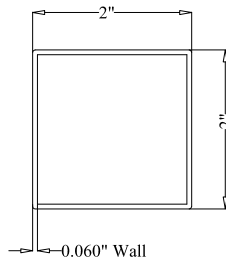

OPTIONS:

Fence Height:

- 3 ft
- 3 1/2 ft
- 4 ft
- 4 1/2 ft
- 5 ft
- 6 ft

Post Size:

- 2" Square
- 2 1/2" Square

Cap Style:

- Ball Style
- Flat Style

Color:

- Black
- Bronze
- White
- Green

BALL
STYLE
CAP

FLAT
STYLE
CAP

POST DETAIL:

STANDARD 2" RESIDENTIAL POST

PICKET DETAIL:

RESIDENTIAL PICKET

RAIL DETAIL: