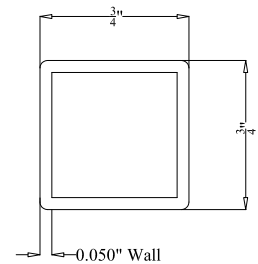

- Black
- Bronze
- White
- Green

POST DETAIL:

STANDARD 2 1/2" COMMERCIAL POST

PICKET DETAIL:

COMMERCIAL PICKET

RAIL DETAIL:

COMMERCIAL RAIL

**Diamond 8' Section
Commercial 5' Height**