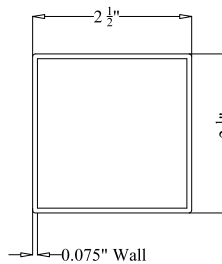

OPTIONS:

Fence Height:

- 4 ft
- 4 1/2 ft
- 5 ft
- 6 ft

Post Size:

- 2 1/2" Square
- 3" Square

Cap Style:

- Ball Style
- Flat Style

Color:

- Black
- Bronze
- White
- Green

POST DETAIL:

STANDARD 2 1/2" COMMERCIAL POST

PICKET DETAIL:

COMMERCIAL PICKET

RAIL DETAIL:

COMMERCIAL RAIL

**Diamond 8' Section
Commercial 5' Height**