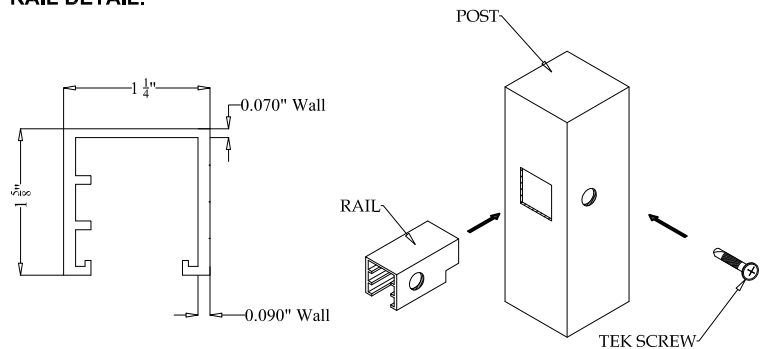

- Black
- Bronze
- White
- Green

POST DETAIL:

STANDARD 2 1/2" COMMERCIAL POST

PICKET DETAIL:

COMMERCIAL PICKET

RAIL DETAIL:

COMMERCIAL RAIL

**Diamond 8' Section
Commercial 5' Height**