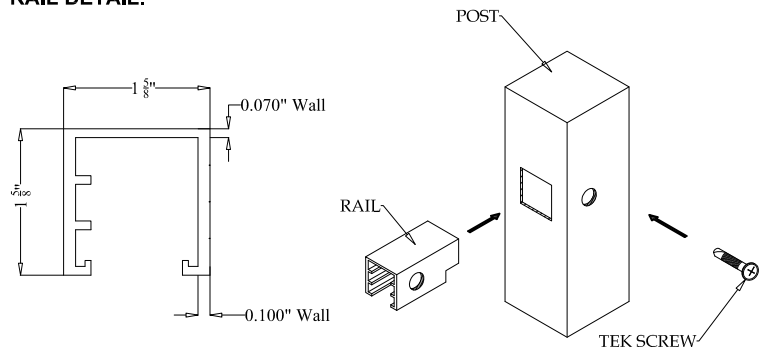

- Black
- Bronze
- White
- Green

BALL
STYLE
CAP

FLAT
STYLE
CAP

POST DETAIL:

STANDARD 2 1/2" INDUSTRIAL POST

PICKET DETAIL:

INDUSTRIAL PICKET

RAIL DETAIL: