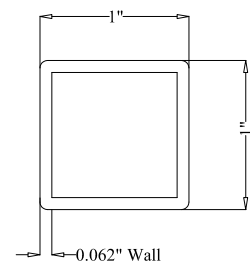

- Black
- Bronze
- White
- Green

BALL
STYLE
CAP

FLAT
STYLE
CAP

POST DETAIL:

STANDARD 2 1/2" INDUSTRIAL POST

PICKET DETAIL:

INDUSTRIAL PICKET

RAIL DETAIL: