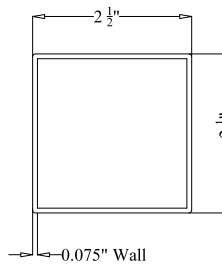

OPTIONS:

Fence Height:

- 4 ft
- 5 ft
- 6 ft
- 7 ft
- 8 ft

Post Size:

- 2 1/2" Square
- 4" Square

Cap Style:

- Ball Style
- Flat Style

Color:

- Black
- Bronze
- White
- Green

BALL
STYLE
CAP

FLAT
STYLE
CAP

POST DETAIL:

STANDARD 2 1/2" INDUSTRIAL POST

PICKET DETAIL:

INDUSTRIAL PICKET

RAIL DETAIL: